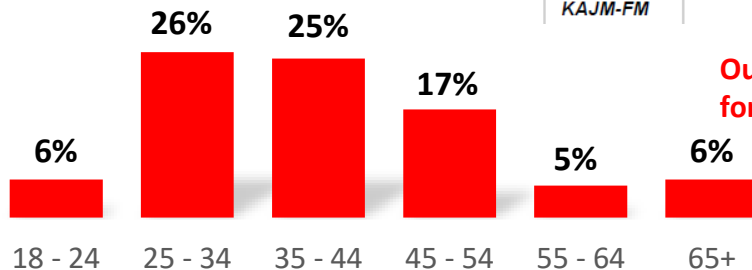

Who is Listening to The Valley's Fastest-Growing Throwback Station?

Multicultural Mass Appeal