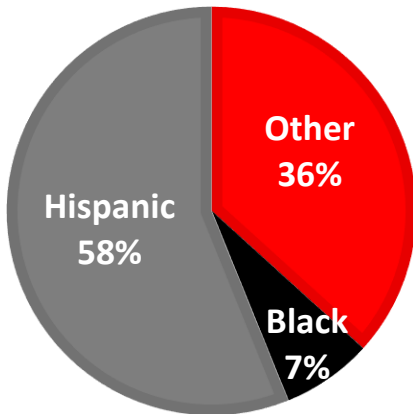

Who is Listening to The Valley's Fastest-Growing Throwback Station?

Multicultural Mass Appeal