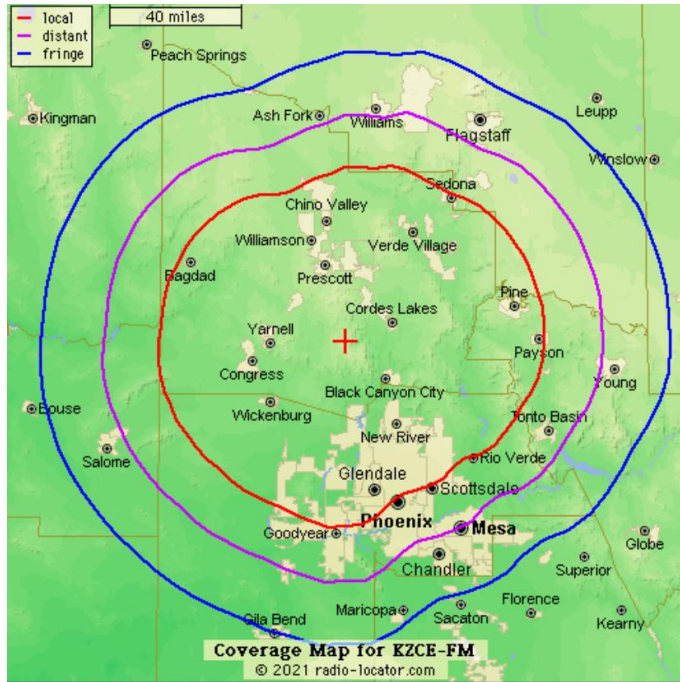

Height above Ground Level
52 meters (171 ft)
Height above Sea Level
2323 meters (7626 ft)

KZCE-FM 101.1 THE BOUNCE COVERAGE

The Valley's Fastest-Growing, *EXCLUSIVE* Throwback Station Reaching The Phoenix Metro, Northern Arizona and Beyond!

Antenna Pattern Non-Directional
Full Class C, FCC Rated Station